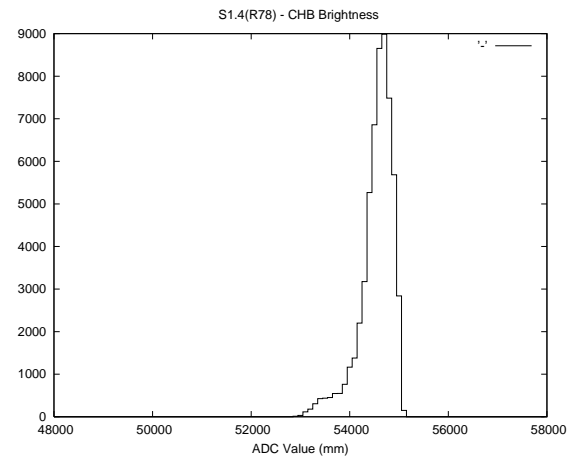

## 2 Mechanical Performance

Starting position for the last 2000 actuations.

Starting position width over time.

Acceleration for the last 2000 actuations.

Acceleration over time. Normalised to a temperature 45C using the temperature data collected by the system.

### 3 Optical Performance