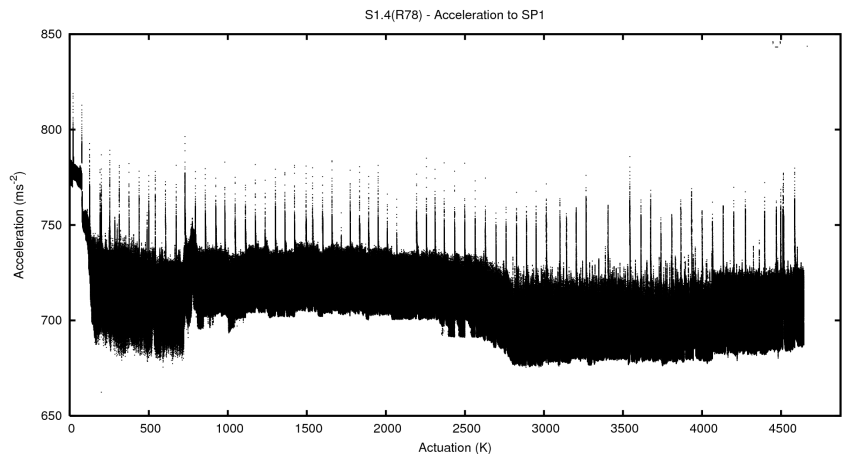

## 2 Mechanical Performance

Starting position for the last 2000 actuations.

Starting position width over time.

Acceleration for the last 2000 actuations.

Acceleration over time. Normalised to a temperature 45C using the temperature data collected by the system.

### 3 Optical Performance