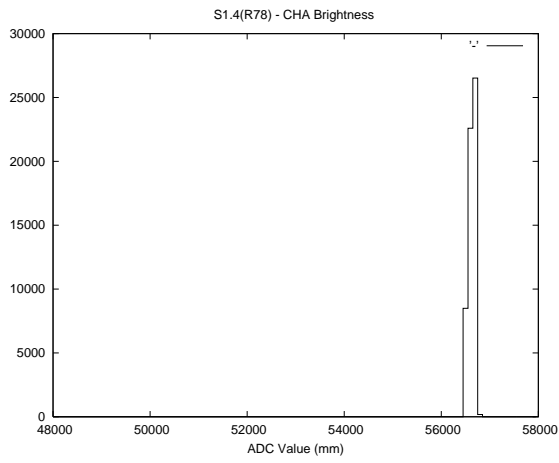

## 2 Mechanical Performance

Starting position for the last 2000 actuations.

Starting position width over time.

Acceleration for the last 2000 actuations.

Acceleration over time. Normalised to a temperature 45C using the temperature data collected by the system.

### 3 Optical Performance