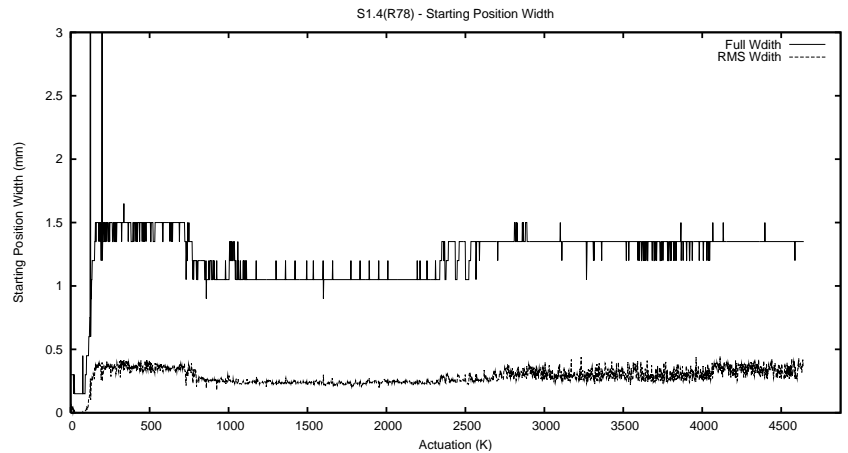

## 1 Operation Summary

	Last Shift	Total
Actuations:	58.1K	4644.0K
Quadrature Count errors:	0	0
Fiber ADC errors:	0	15
BPS errors (during actuation):	0	5
(R78) Gaps > 3s & < 10s:	0	27
(R78) Gaps > 10s:	4	96
(R78) SP2 Corrections:	34	1072
(R78) Capture Over/Under shoots:	474/195	252711/37271

## 2 Mechanical Performance

Starting position for the last 2000 actuations.

Starting position width over time.

Acceleration for the last 2000 actuations.

Acceleration over time. Normalised to a temperature 45C using the temperature data collected by the system.