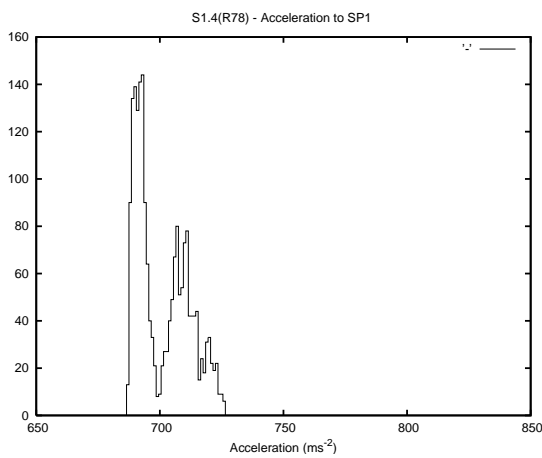

## 1 Operation Summary

	Last Shift	Total
Actuations:	58.1K	4644.0K
Quadrature Count errors:	0	0
Fiber ADC errors:	0	15
BPS errors (during actuation):	0	5
(R78) Gaps > 3s & < 10s:	0	27
(R78) Gaps > 10s:	4	96
(R78) SP2 Corrections:	34	1072
(R78) Capture Over/Under shoots:	474/195	252711/37271

## 2 Mechanical Performance

Starting position for the last 2000 actuations.

Starting position width over time.

Acceleration for the last 2000 actuations.

Acceleration over time. Normalised to a temperature 45C using the temperature data collected by the system.