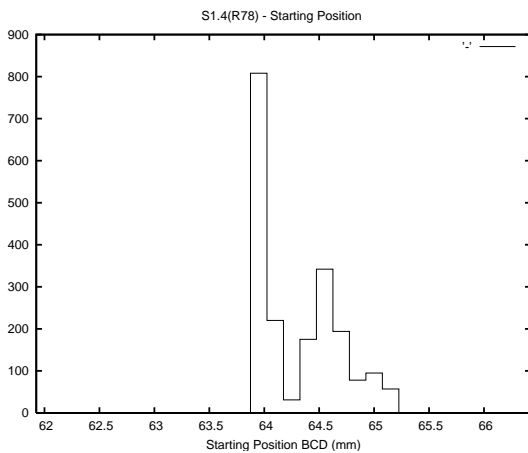

## 1 Operation Summary

	Last Shift	Total
Actuations:	58.1K	4644.0K
Quadrature Count errors:	0	0
Fiber ADC errors:	0	15
BPS errors (during actuation):	0	5
(R78) Gaps > 3s & < 10s:	0	27
(R78) Gaps > 10s:	4	96
(R78) SP2 Corrections:	34	1072
(R78) Capture Over/Under shoots:	474/195	252711/37271

## 2 Mechanical Performance

Starting position for the last 2000 actuations.

Starting position width over time.

Acceleration for the last 2000 actuations.

Acceleration over time. Normalised to a temperature 45C using the temperature data collected by the system.

### 3 Optical Performance