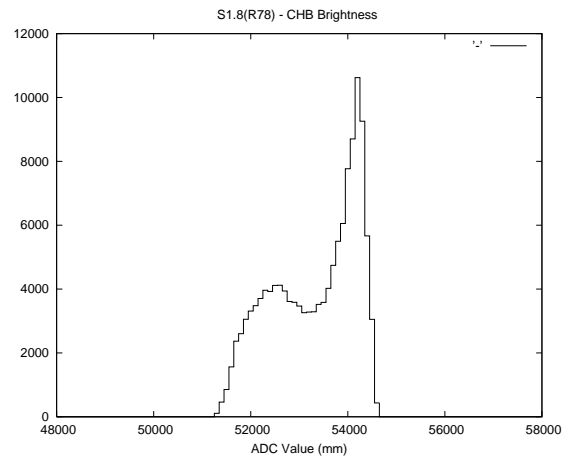

2 Mechanical Performance

Starting position for the last 2000 actuations.

Starting position width over time.

Acceleration for the last 2000 actuations.

Acceleration over time. Normalised to a temperature 45C using the temperature data collected by the system.

3 Optical Performance

4 BPS Check