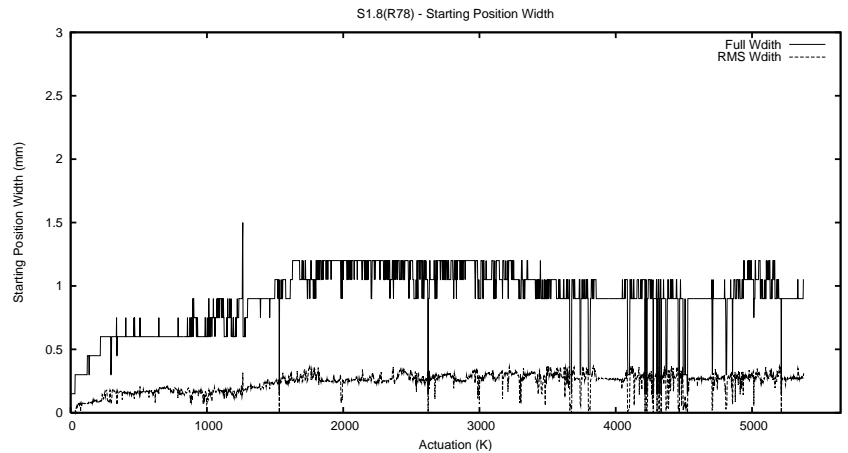

Target Performance Report - S1.8

Report Generated: July 13, 2014,

Last Actuation: 13/07/14 09:08:45

1 Operation Summary

	Last Shift	Total
Actuations:	136.4K	5380.9K
Quadrature Count errors:	0	0
Fiber ADC errors:	0	1
BPS errors (during actuation):	0	0
(R78) Gaps > 3s & < 10s:	0	11
(R78) Gaps > 10s:	2	78
(R78) SP2 Corrections:	7	333
(R78) Capture Over/Under shoots:	10718/64	63944/2680

2 Mechanical Performance

Starting position for the last 2000 actuations.

Starting position width over time.

Acceleration for the last 2000 actuations.

Acceleration over time. Normalised to a temperature 45C using the temperature data collected by the system.