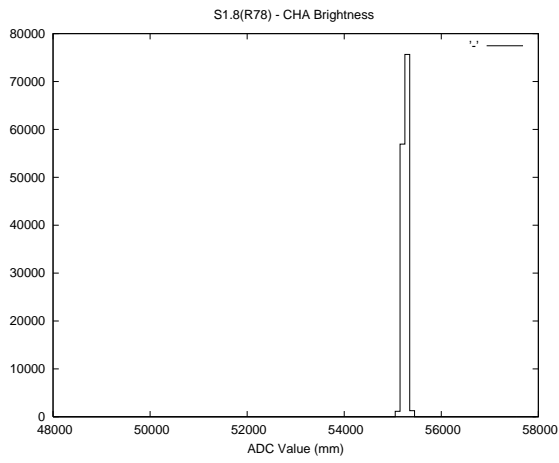

Target Performance Report - S1.8

Report Generated: July 13, 2014,

Last Actuation: 13/07/14 09:08:45

1 Operation Summary

	Last Shift	Total
Actuations:	136.4K	5380.9K
Quadrature Count errors:	0	0
Fiber ADC errors:	0	1
BPS errors (during actuation):	0	0
(R78) Gaps > 3s & < 10s:	0	11
(R78) Gaps > 10s:	2	78
(R78) SP2 Corrections:	7	333
(R78) Capture Over/Under shoots:	10718/64	63944/2680

2 Mechanical Performance

Starting position for the last 2000 actuations.

Starting position width over time.

Acceleration for the last 2000 actuations.

Acceleration over time. Normalised to a temperature 45C using the temperature data collected by the system.

3 Optical Performance

4 BPS Check