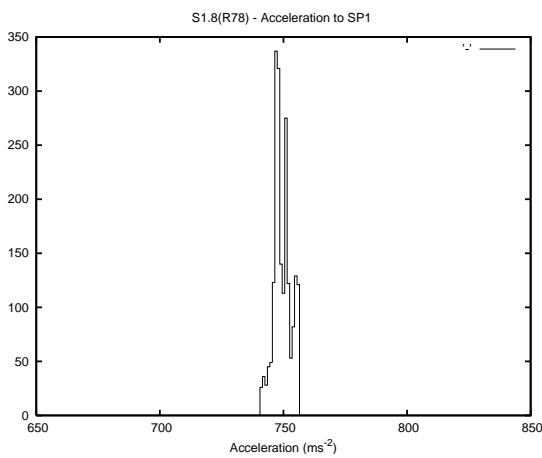

Target Performance Report - S1.8

Report Generated: July 13, 2014,

Last Actuation: 13/07/14 09:08:45

1 Operation Summary

	Last Shift	Total
Actuations:	136.4K	5380.9K
Quadrature Count errors:	0	0
Fiber ADC errors:	0	1
BPS errors (during actuation):	0	0
(R78) Gaps > 3s & < 10s:	0	11
(R78) Gaps > 10s:	2	78
(R78) SP2 Corrections:	7	333
(R78) Capture Over/Under shoots:	10718/64	63944/2680

2 Mechanical Performance

Starting position for the last 2000 actuations.

Starting position width over time.

Acceleration for the last 2000 actuations.

Acceleration over time. Normalised to a temperature 45C using the temperature data collected by the system.