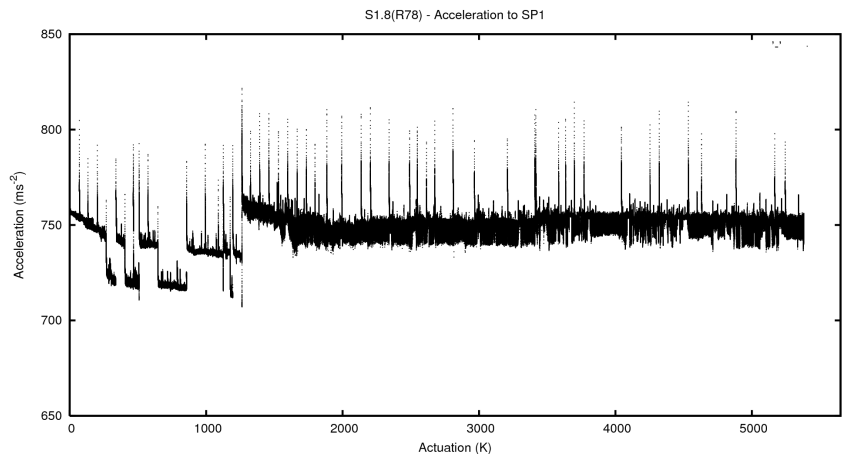

Target Performance Report - S1.8

Report Generated: July 13, 2014,

Last Actuation: 13/07/14 09:08:45

1 Operation Summary

	Last Shift	Total
Actuations:	136.4K	5380.9K
Quadrature Count errors:	0	0
Fiber ADC errors:	0	1
BPS errors (during actuation):	0	0
(R78) Gaps > 3s & < 10s:	0	11
(R78) Gaps > 10s:	2	78
(R78) SP2 Corrections:	7	333
(R78) Capture Over/Under shoots:	10718/64	63944/2680

2 Mechanical Performance

Starting position for the last 2000 actuations.

Starting position width over time.

Acceleration for the last 2000 actuations.

Acceleration over time. Normalised to a temperature 45C using the temperature data collected by the system.

3 Optical Performance

4 BPS Check