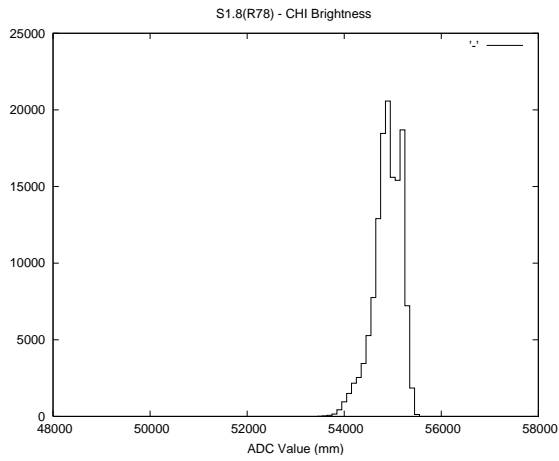

2 Mechanical Performance

Starting position for the last 2000 actuations.

Starting position width over time.

Acceleration for the last 2000 actuations.

Acceleration over time. Normalised to a temperature 45C using the temperature data collected by the system.

3 Optical Performance

4 BPS Check