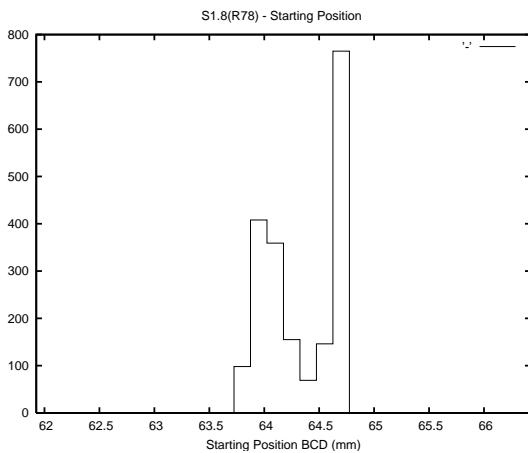

Target Performance Report - S1.8

Report Generated: July 13, 2014,

Last Actuation: 13/07/14 09:08:45

1 Operation Summary

	Last Shift	Total
Actuations:	136.4K	5380.9K
Quadrature Count errors:	0	0
Fiber ADC errors:	0	1
BPS errors (during actuation):	0	0
(R78) Gaps > 3s & < 10s:	0	11
(R78) Gaps > 10s:	2	78
(R78) SP2 Corrections:	7	333
(R78) Capture Over/Under shoots:	10718/64	63944/2680

2 Mechanical Performance

Starting position for the last 2000 actuations.

Starting position width over time.

Acceleration for the last 2000 actuations.

Acceleration over time. Normalised to a temperature 45C using the temperature data collected by the system.

3 Optical Performance

4 BPS Check