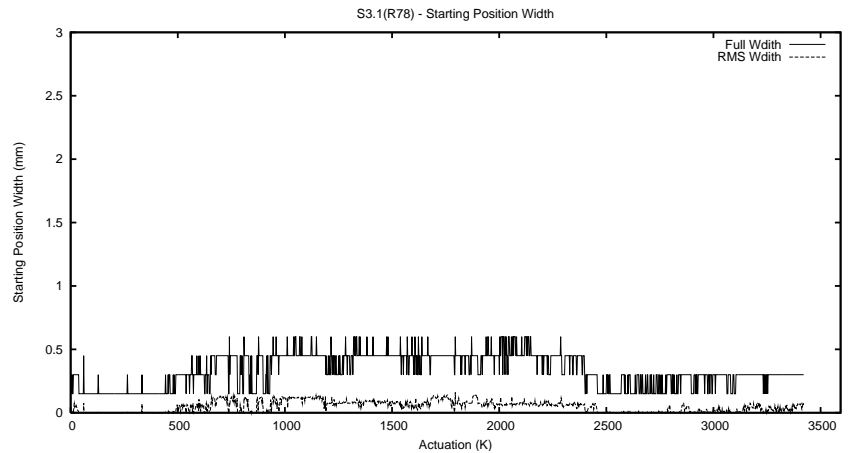

## 1 Operation Summary

	Last Shift	Total
Actuations:	50.1K	3422.2K
Quadrature Count errors:	0	0
Fiber ADC errors:	0	0
BPS errors (during actuation):	0	0
(R78) Gaps > 3s & < 10s:	0	15865
(R78) Gaps > 10s:	2	1154
(R78) SP2 Corrections:	0	11814
(R78) Capture Over/Under shoots:	0/0	121455/133586

## 2 Mechanical Performance

Starting position for the last 2000 actuations.

Starting position width over time.

Acceleration for the last 2000 actuations.

Acceleration over time. Normalised to a temperature 45C using the temperature data collected by the system.