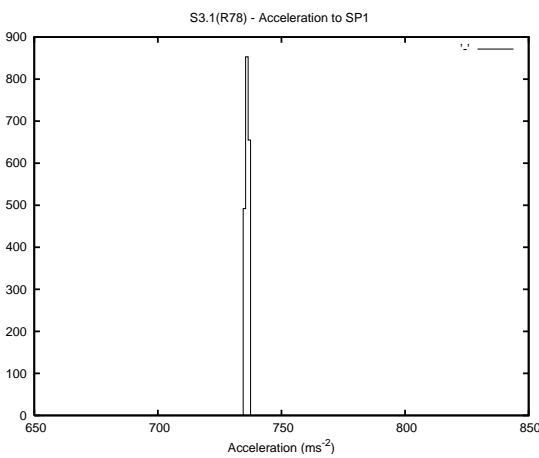

## 1 Operation Summary

	Last Shift	Total
Actuations:	50.1K	3422.2K
Quadrature Count errors:	0	0
Fiber ADC errors:	0	0
BPS errors (during actuation):	0	0
(R78) Gaps > 3s & < 10s:	0	15865
(R78) Gaps > 10s:	2	1154
(R78) SP2 Corrections:	0	11814
(R78) Capture Over/Under shoots:	0/0	121455/133586

## 2 Mechanical Performance

Starting position for the last 2000 actuations.

Starting position width over time.

Acceleration for the last 2000 actuations.

Acceleration over time. Normalised to a temperature 45C using the temperature data collected by the system.