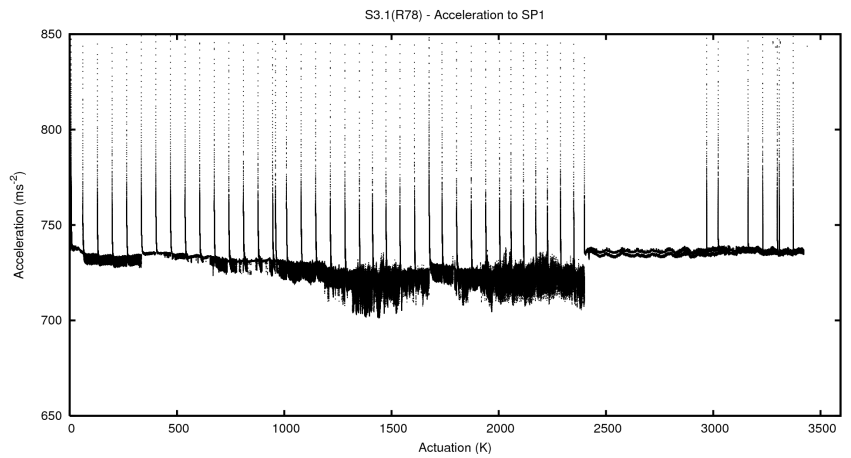

## 2 Mechanical Performance

Starting position for the last 2000 actuations.

Starting position width over time.

Acceleration for the last 2000 actuations.

Acceleration over time. Normalised to a temperature 45C using the temperature data collected by the system.

### 3 Optical Performance