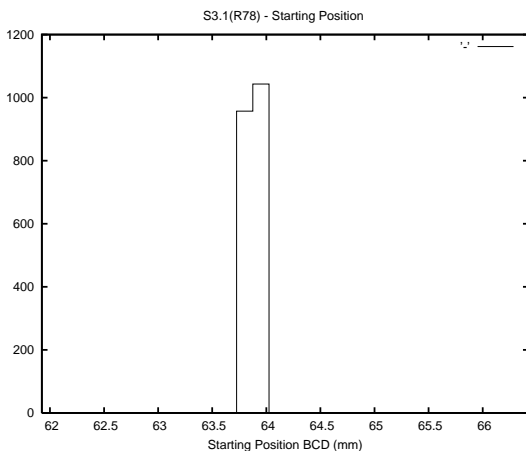

## 1 Operation Summary

	Last Shift	Total
Actuations:	50.1K	3422.2K
Quadrature Count errors:	0	0
Fiber ADC errors:	0	0
BPS errors (during actuation):	0	0
(R78) Gaps > 3s & < 10s:	0	15865
(R78) Gaps > 10s:	2	1154
(R78) SP2 Corrections:	0	11814
(R78) Capture Over/Under shoots:	0/0	121455/133586

## 2 Mechanical Performance

Starting position for the last 2000 actuations.

Starting position width over time.

Acceleration for the last 2000 actuations.

Acceleration over time. Normalised to a temperature 45C using the temperature data collected by the system.