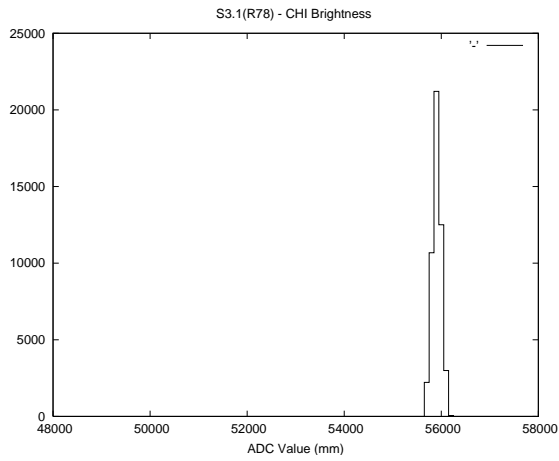

## 2 Mechanical Performance

Starting position for the last 2000 actuations.

Starting position width over time.

Acceleration for the last 2000 actuations.

Acceleration over time. Normalised to a temperature 45C using the temperature data collected by the system.

### 3 Optical Performance