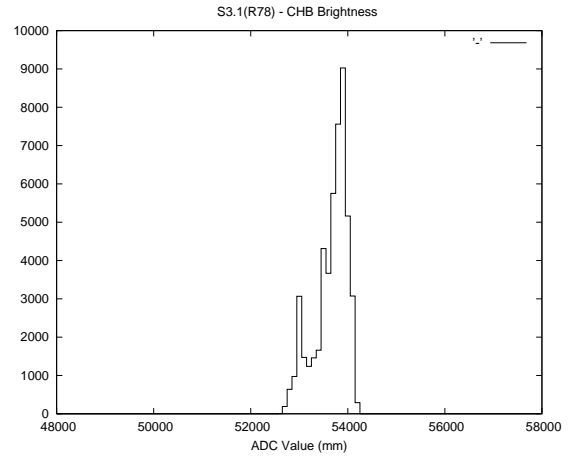

## 2 Mechanical Performance

Starting position for the last 2000 actuations.

Starting position width over time.

Acceleration for the last 2000 actuations.

Acceleration over time. Normalised to a temperature 45C using the temperature data collected by the system.

### 3 Optical Performance